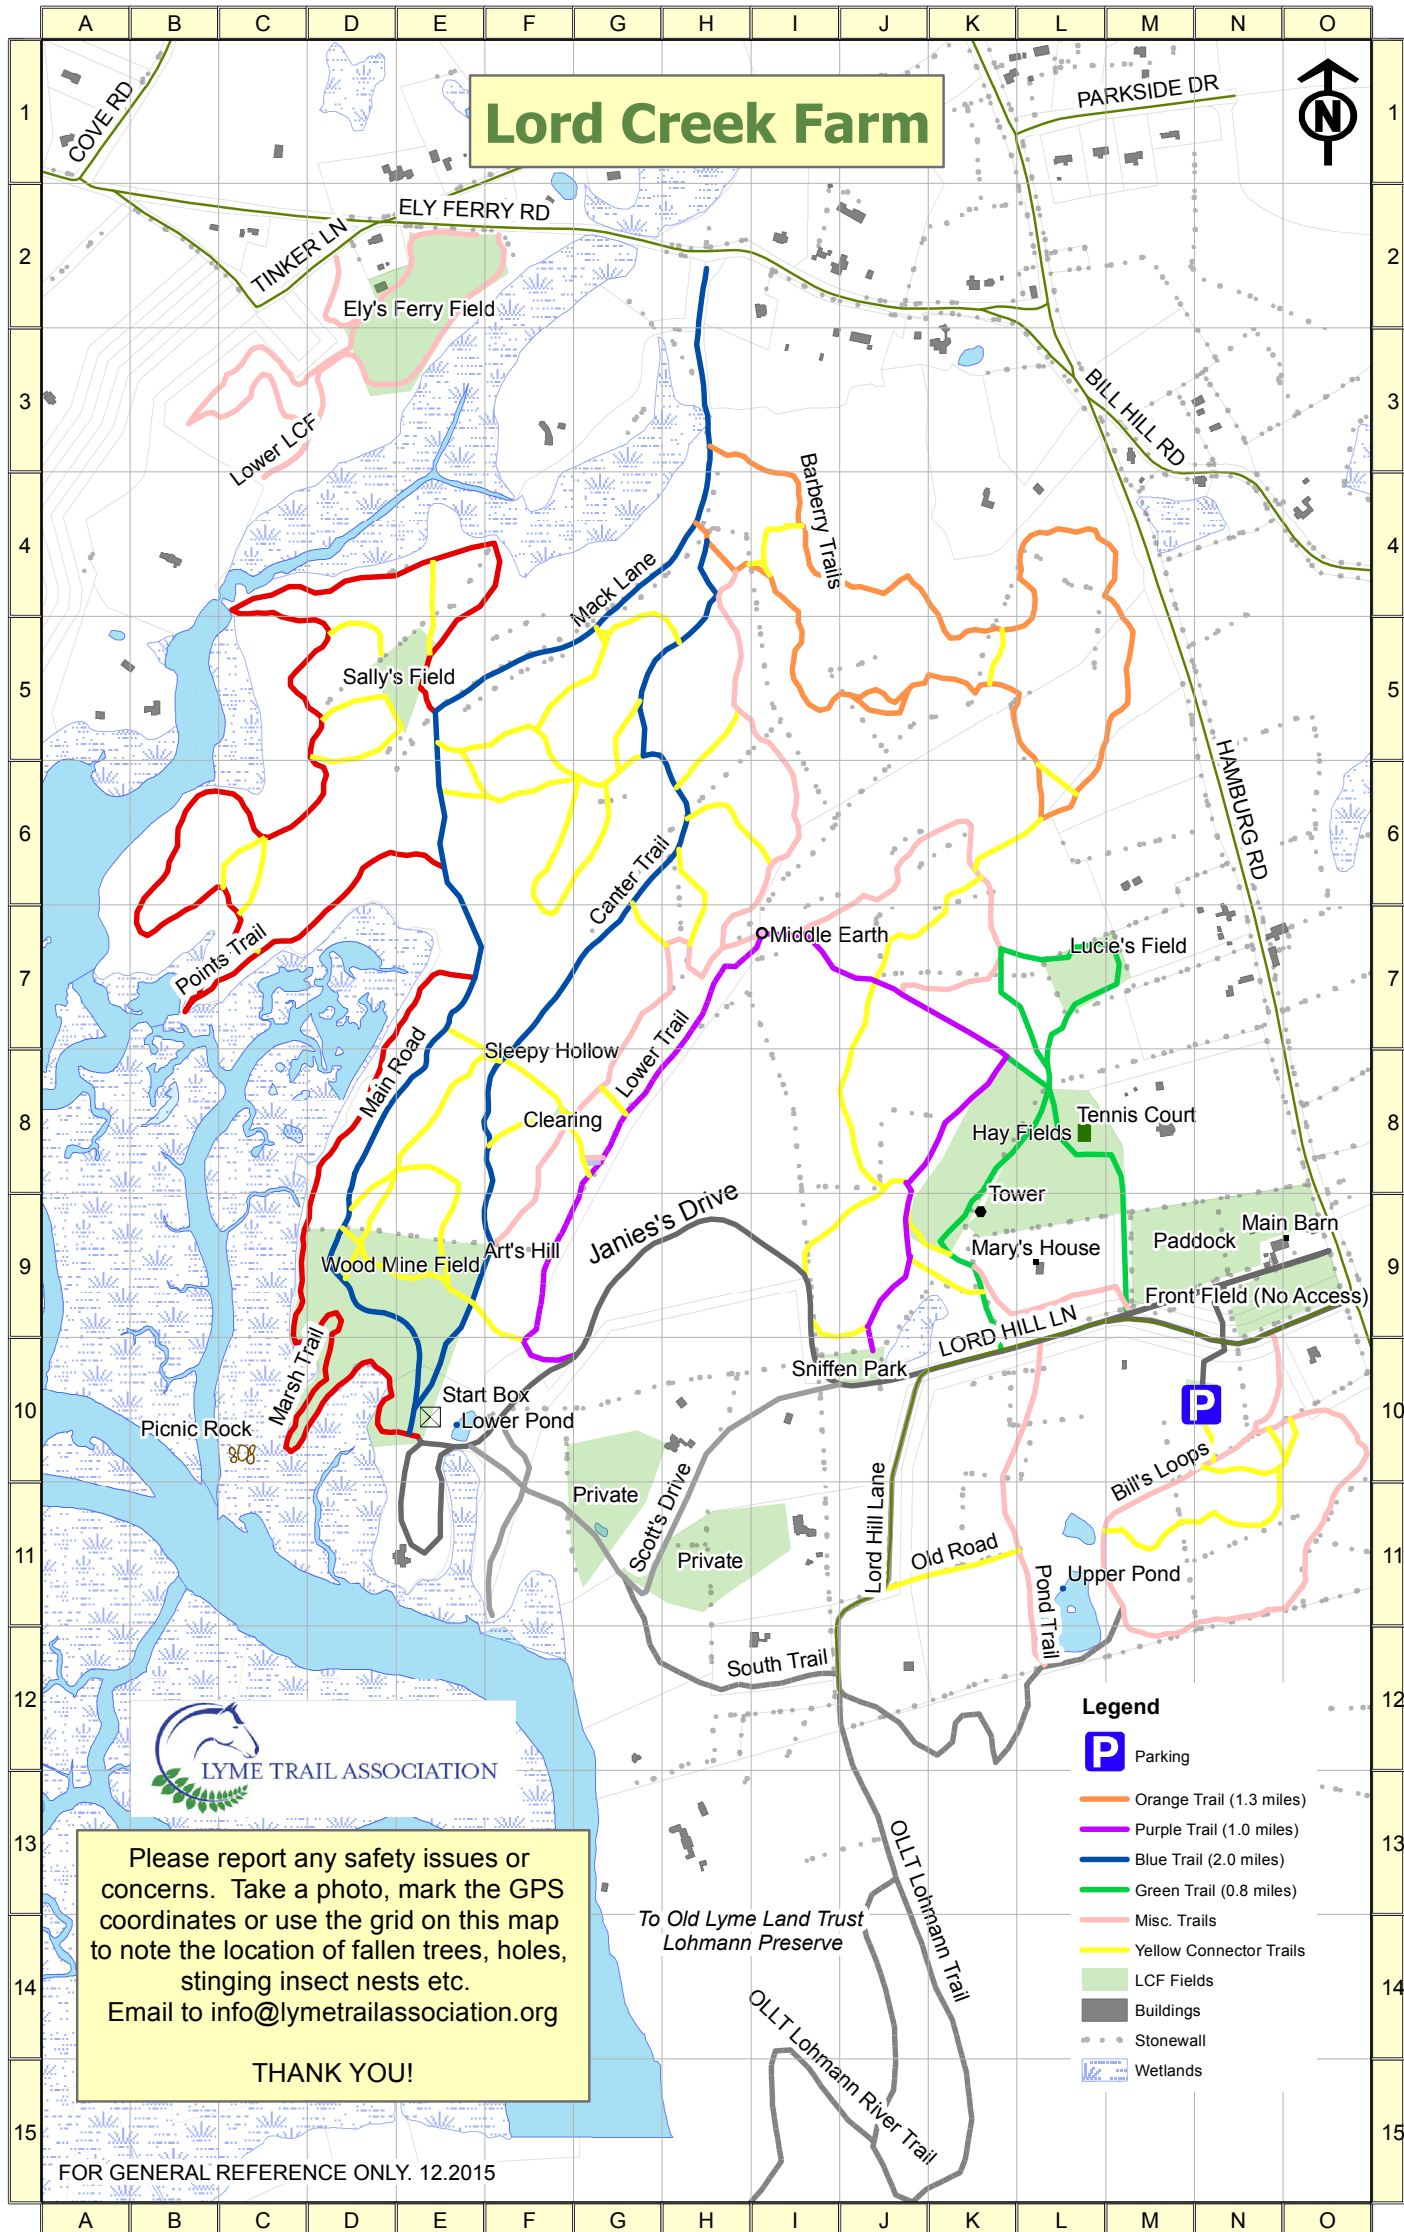

# Lord Creek Farm

Please report any safety issues or concerns. Take a photo, mark the GPS coordinates or use the grid on this map to note the location of fallen trees, holes, stinging insect nests etc.  
 Email to [info@lymetrailassociation.org](mailto:info@lymetrailassociation.org)  
**THANK YOU!**

### Legend

- Parking
- Orange Trail (1.3 miles)
- Purple Trail (1.0 miles)
- Blue Trail (2.0 miles)
- Green Trail (0.8 miles)
- Misc. Trails
- Yellow Connector Trails
- LCF Fields
- Buildings
- Stonewall
- Wetlands